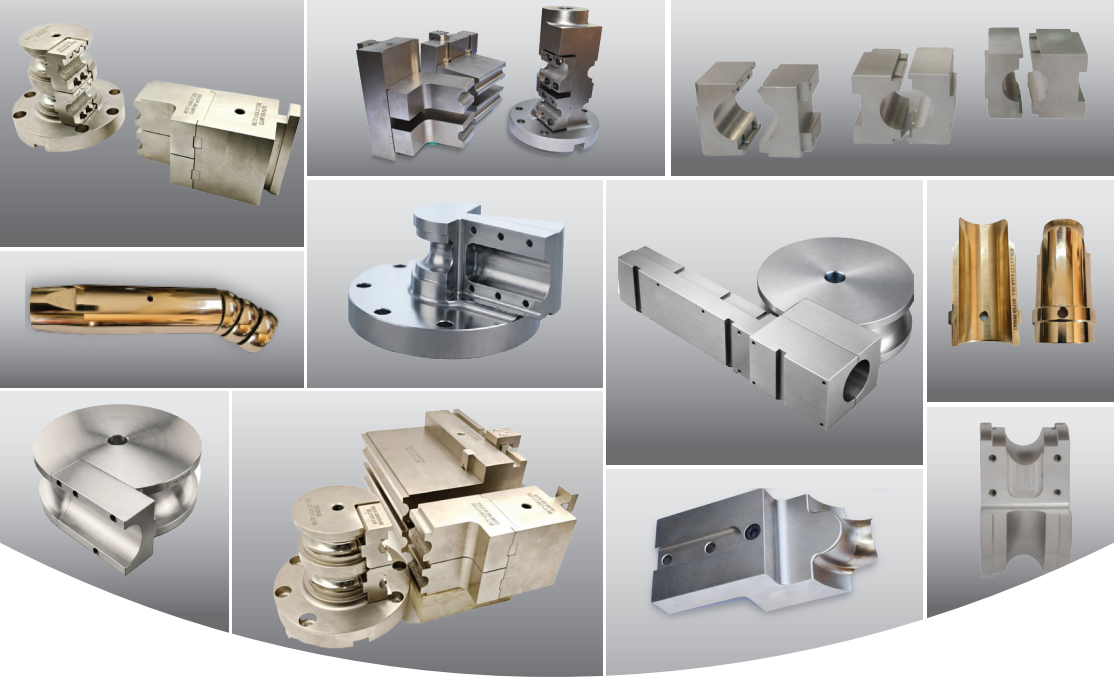

- Established in 1969
- Contract & Supply Chain Management
- Spare Parts Warehousing & Distribution
- Installation & Commissioning Services
- Engineering Services
- Training
- Operational Support
- Maintenance Contracts
- Revamp & Rebuild

Pradman Group

- **Head Office:**
  3/1, Pushpa Vihar,
  Opp. Colaba Post Office,
  Colaba, Mumbai - 400 005
  Tel: +91 22 - 22150496
- **Factory:**
  A477, Road No. 26,
  Wagle Industrial Estate,
  Thane - 400 604
  Tel: +91 22 - 41116111
- **Factory:**
  Survey 100/3, Village Kamba,
  Kalyan Murbad Road,
  Kalyan - Shahad 421 301

Our Locations

Offices

- Bengaluru
- Bhilai
- Chennai
- Delhi
- Hyderabad
- Kolkata
- Rajkot

Contact

- ✉ marketing@pradmanservices.com
- 🌐 www.pradmanservices.com